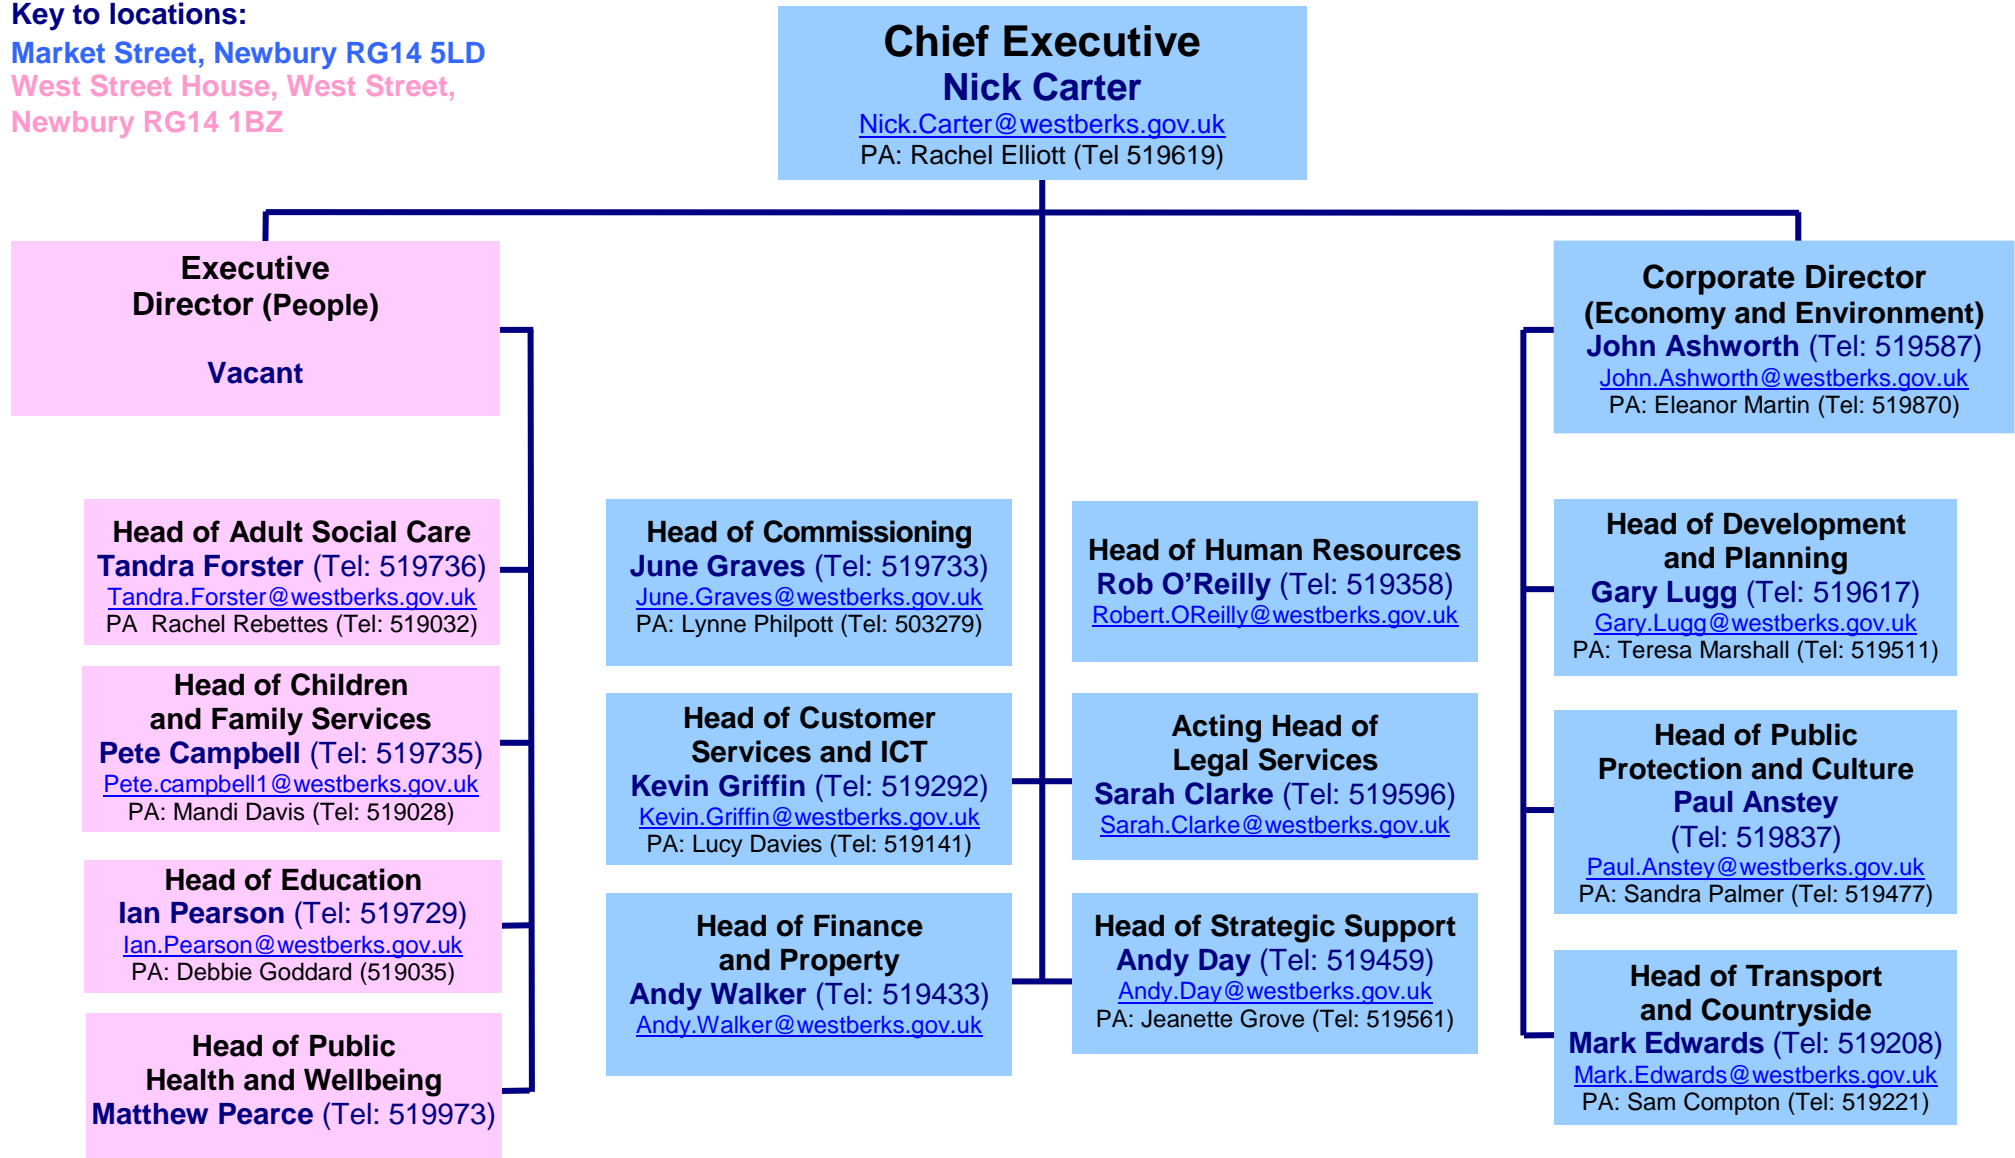

West Berkshire Council Senior Management Structure (updated May 2018)

Note: All telephone numbers are direct lines. The area dialling code is 01635 if required.

Key to locations:

Market Street, Newbury RG14 5LD

West Street House, West Street,

Newbury RG14 1BZ

Communities

Resources

Economy & Environment